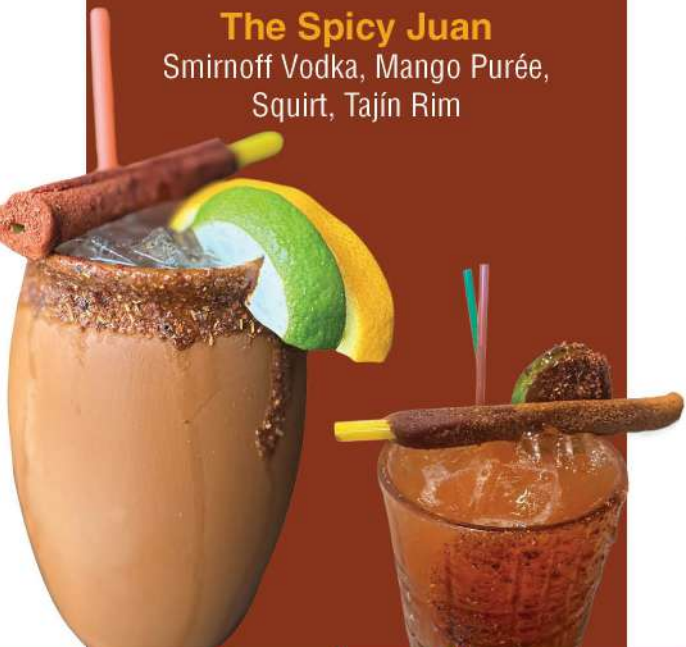

Ultimate Paloma

Corralejo Blanco Tequila, Orange,
Lime, Lemon, Sour, Lemon-Lime
Soda, Tajín Rim

Skinny Margarita

Corralejo Blanco Tequila,
Triple Sec, Agave, Lime Juice,
Orange Juice, Salt Rim

Monster

Tequila, Spiced Rum, Triple Sec,
Grand Gala, Brandy,
Pineapple Juice, Orange Juice,
Splash of Grenadine

Spicy Margarita

Jalapeño-infused Partida Reposado
Tequila, Triple Sec, Agave, Lime Juice,
Orange Juice, Tajín Rim

Vampiro

Tequila, Rum, Gin, Vodka,
Sour and Pineapple.
*A Long Island, Mexican-Style,
with a Secret Bite!*

The Spicy Juan

Smirnoff Vodka, Mango Purée,
Squirt, Tajín Rim

EL SALTO

MEXICAN RESTAURANT AND CANTINA

Margaritas

Mangonadita

Margar-rona

El Salto Margarita with our
own El Salto label tequila!