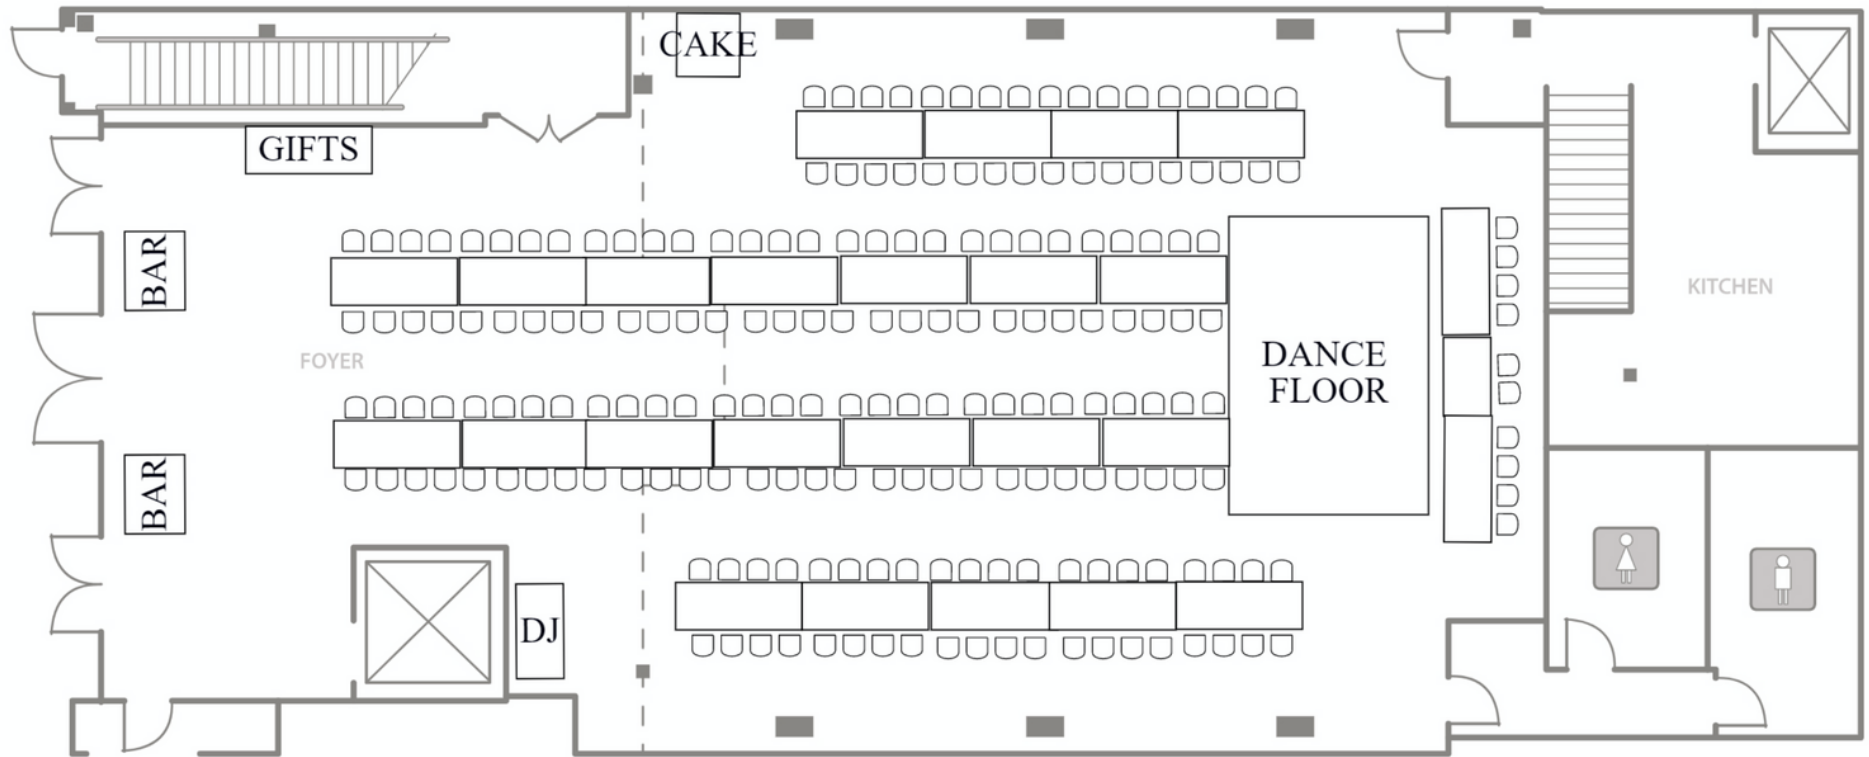

GREAT ROOM  
FLOOR PLANS

# SEATED DINNER

CAPACITY: 200

# SEATED DINNER

CAPACITY: 144

# SEATED DINNER

CAPACITY: 120