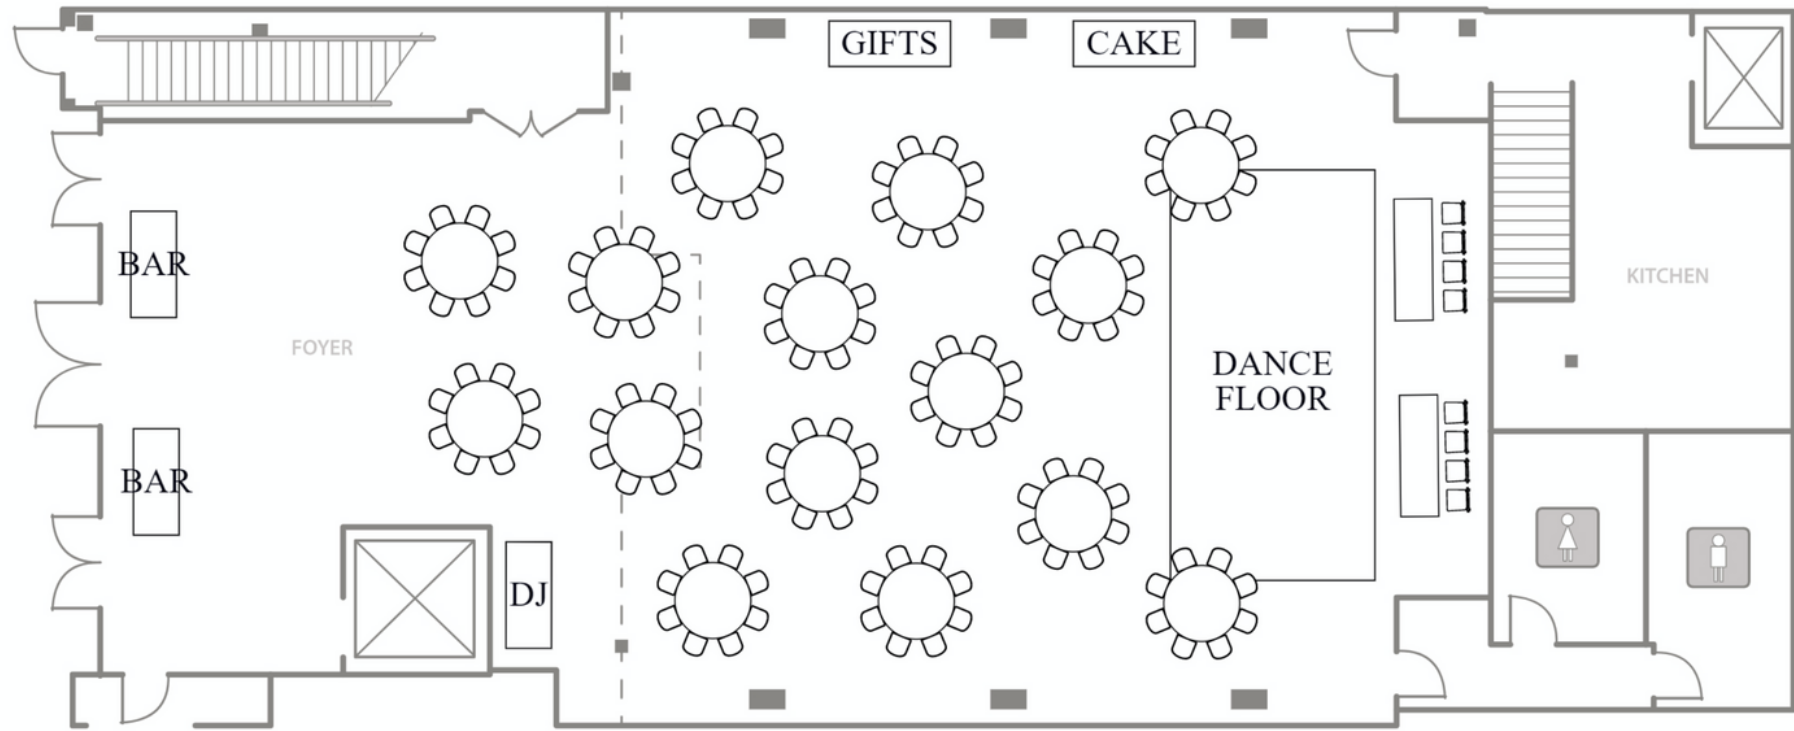

GREAT ROOM  
FLOOR PLANS

# SEATED DINNER

CAPACITY: 200

# SEATED DINNER

CAPACITY: 144

# SEATED DINNER

CAPACITY: 120