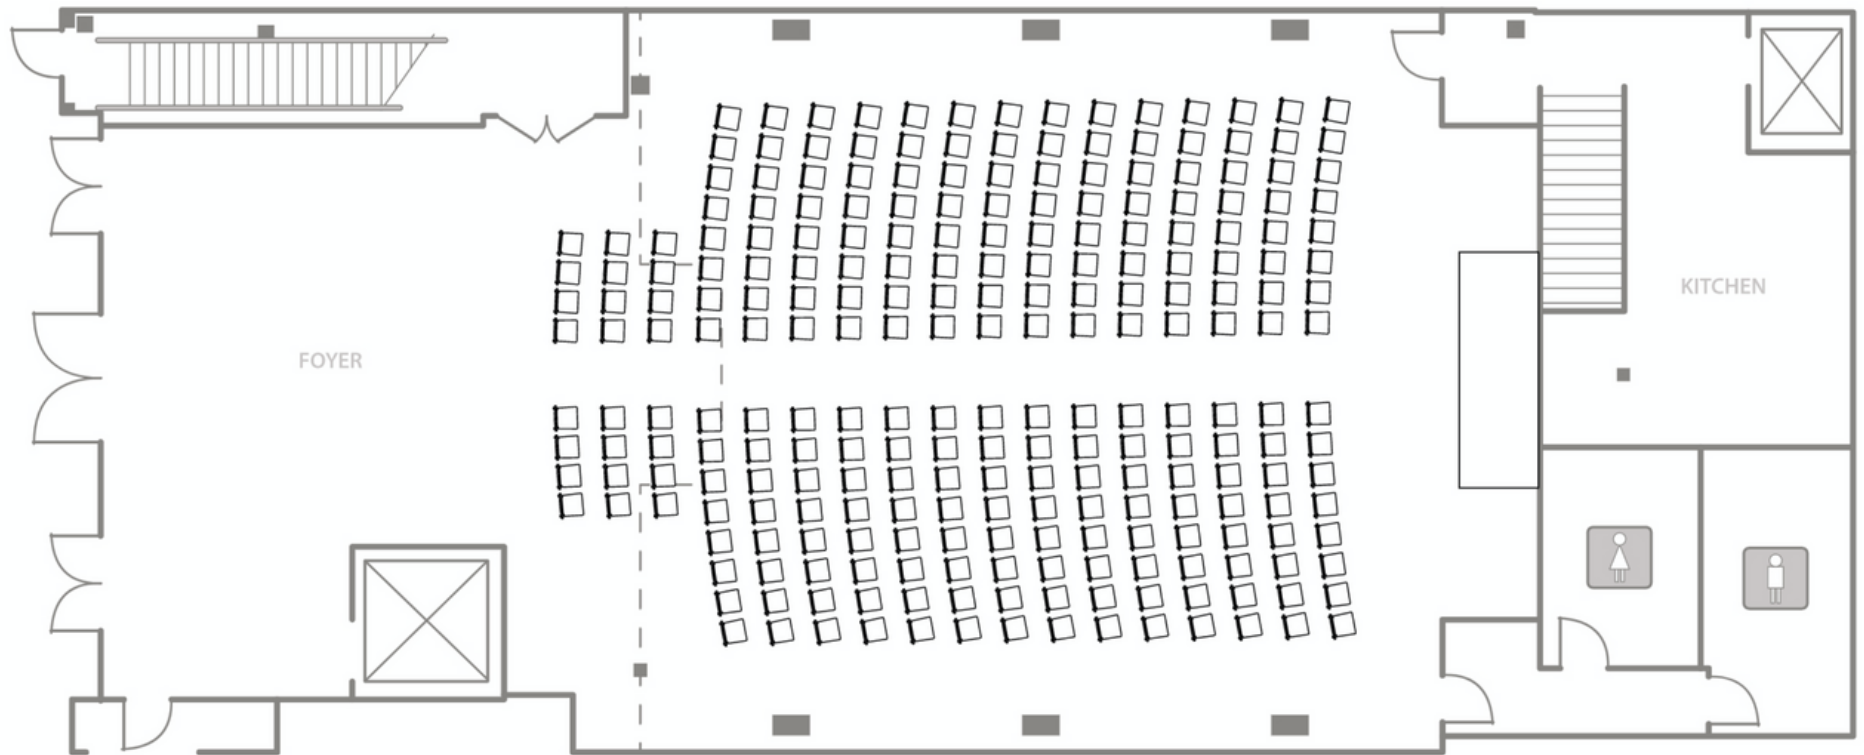

CEREMONY OR THEATRE

CAPACITY: 248