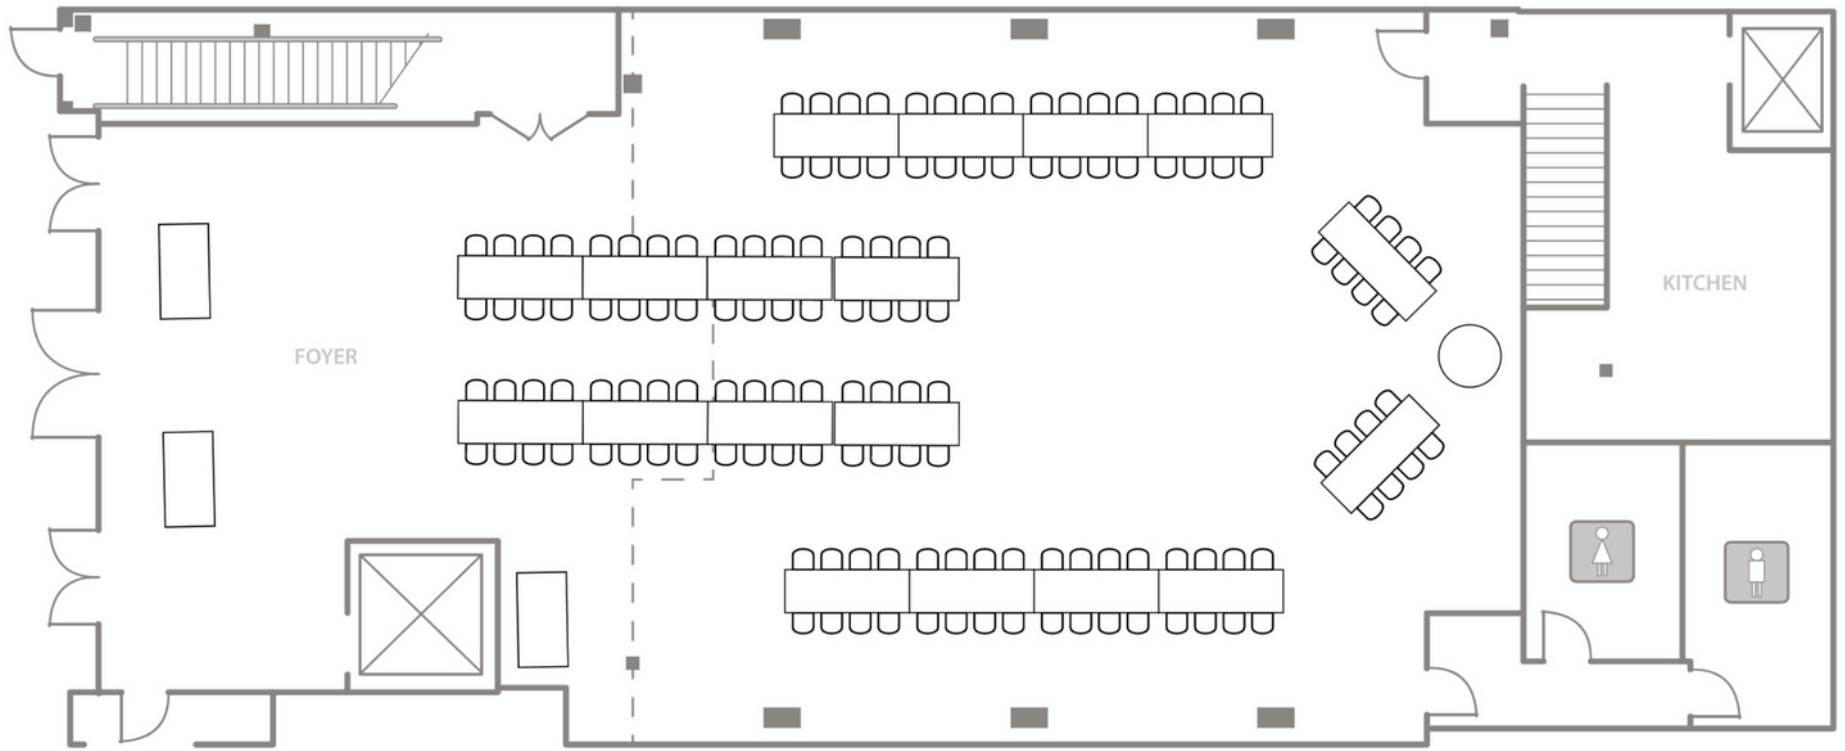

GREAT ROOM  
FLOOR PLANS

# SEATED DINNER

CAPACITY: 200

# SEATED DINNER

CAPACITY: 144

# SEATED DINNER

CAPACITY: 120